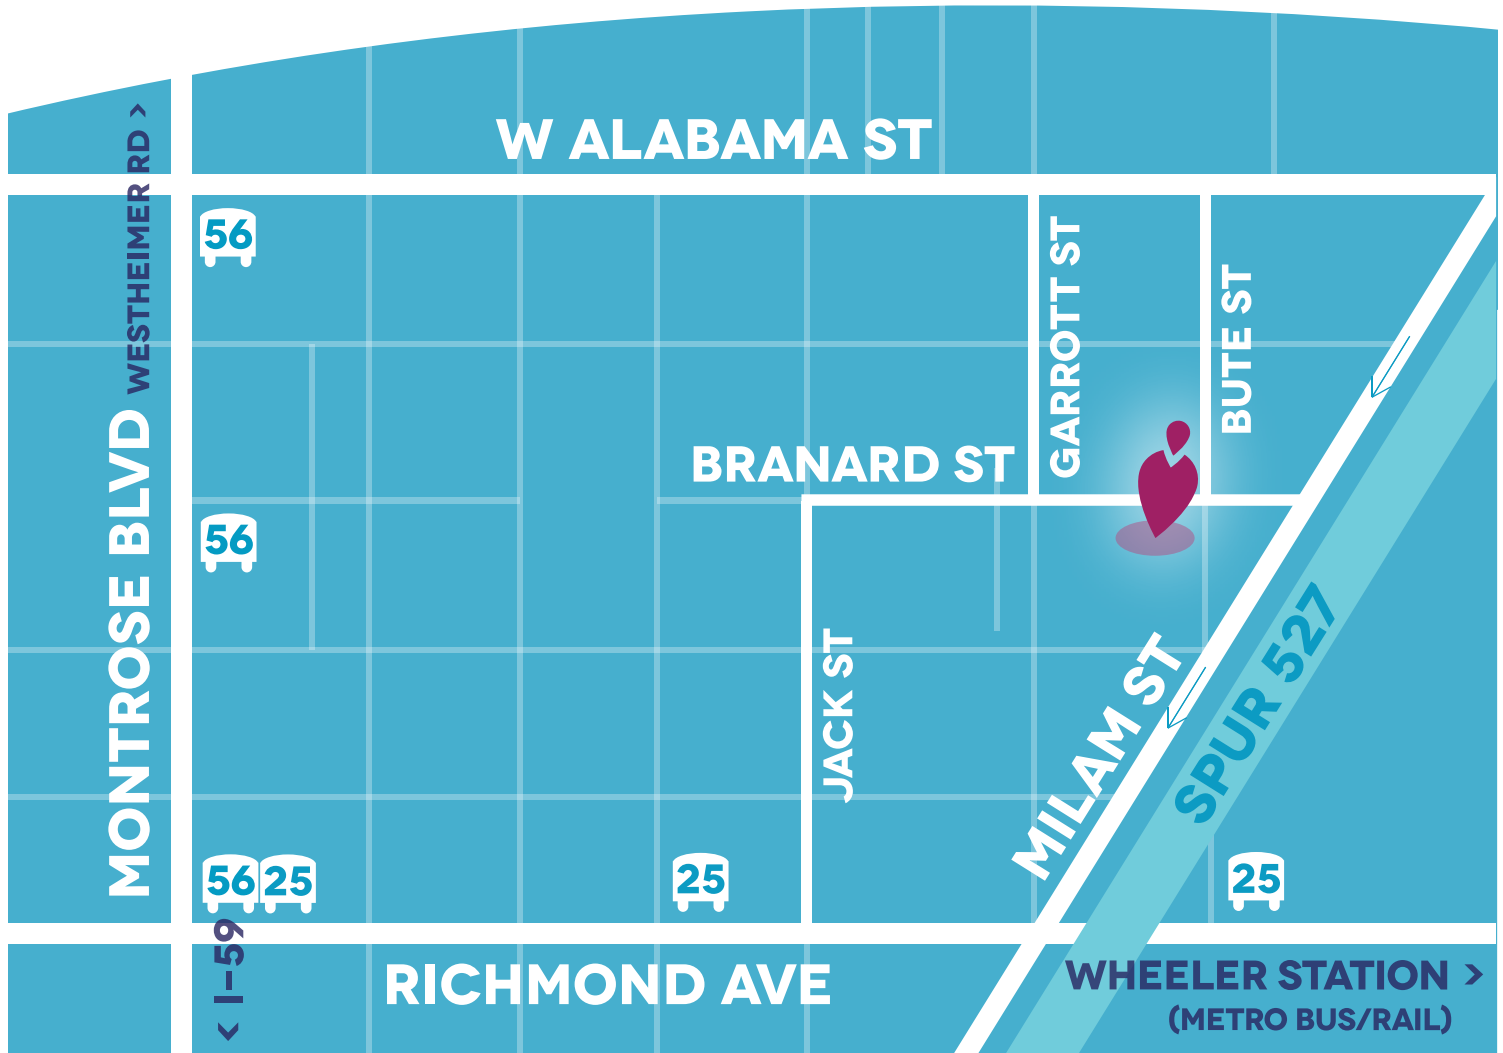

the Montrose Center

401 Branard Street
Houston Texas 77006
713.529.0037

Transit Map

Directions from Metro Stops

25 (RICHMOND)

Go north on Jack St. or Greeley St. (3 blocks) then east (right) on Branard St. (1-2 blocks)

56 (MONTROSE-AIRLINE)

Transfer to 25 at Richmond, or walk from Montrose Blvd. east on Alabama (5 blocks), then south (right) on Garrott St. (2 blocks), then east (left) on Branard St. (1/2 block).

WHEELER STATION

Go west on Richmond Ave. (2 blocks). After underpass, go northeast (right) on Milam St. (1/2 block) and north (slight left) on Garrott St. (3 blocks), then east (right) on Branard St. (1/2 block).